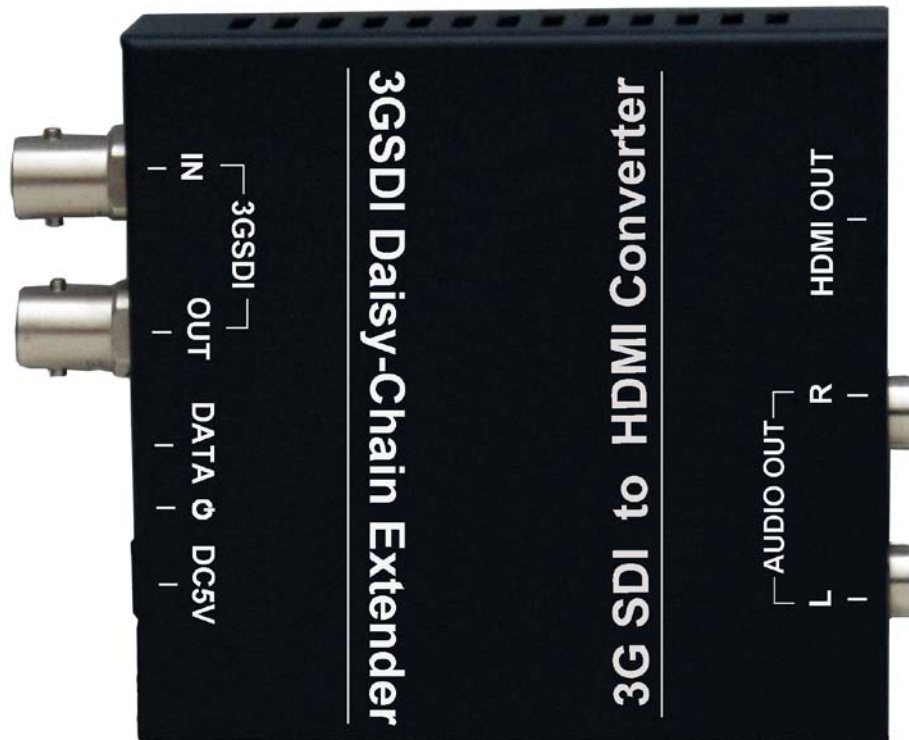

## HD300 3GSDI-to-HDMI Converter with SDI Repeater

The **GREAT Vision's HD300** not only is able to convert SD SDI, HD SDI or 3G SDI signal to HDMI signal, but also extend/split the SDI signal to multiple HDMI displays by daisy chain with a single coaxial cable. The distance per cascade is up to 100 meters on 1080p resolution, very suitable for setting up one-to-many digital signage with coaxial cables.

**HD300 3GSDI-to-HDMI Converter with SDI Repeater**

Specifications:

Frequency Bandwidth	225MHz/link
I/O Ports	Input: 1xBNC supporting SD/HD/3G-SDI Output: 1xBNC supporting SD/HD/3G-SDI 1xHDMI (19 Ping Type A Female) 2xRCA (Audio R/L)
SDI Resolution/Timing Support	SD-SDI: SMPTE 259M-C, 270 Mbit/s HD-SDI: SMPTE 292M, 1.485 & 1.485/1.001 Gbit/s 3G-SDI: SMPTE 424M/425M-AB, 2.970 & 2.970/1.001 Gbit/s
HDMI Resolution/Timing Support	480i, 576i, 720p@50/59.94/60 1080i@50/59.94/60 1080p@23.98/24/25/29.97/30/50/59.94/60
Daisy-chain Distance	Using BELDEN 1694A Cable: 3G-SDI up to 100 meters per cascade

## HD300 3GSDI-to-HDMI Converter with SDI Repeater

	HD-SDI up to 200 meters per cascade SD-SDI up to 300 meters per cascade
DC Jack (Power)	φ 2.0/DC5V, 1.5A
Size	8(w)x8.5(d)x2.4(h) cm
Enclosure/Weight	Metal Case/200g
Operating Temperature	0~70°C
Operating Humidity	10~85% RH (no condensation)
Storage Temperature	-10~80°C
Storage Humidity	5~95% RH (no condensation)