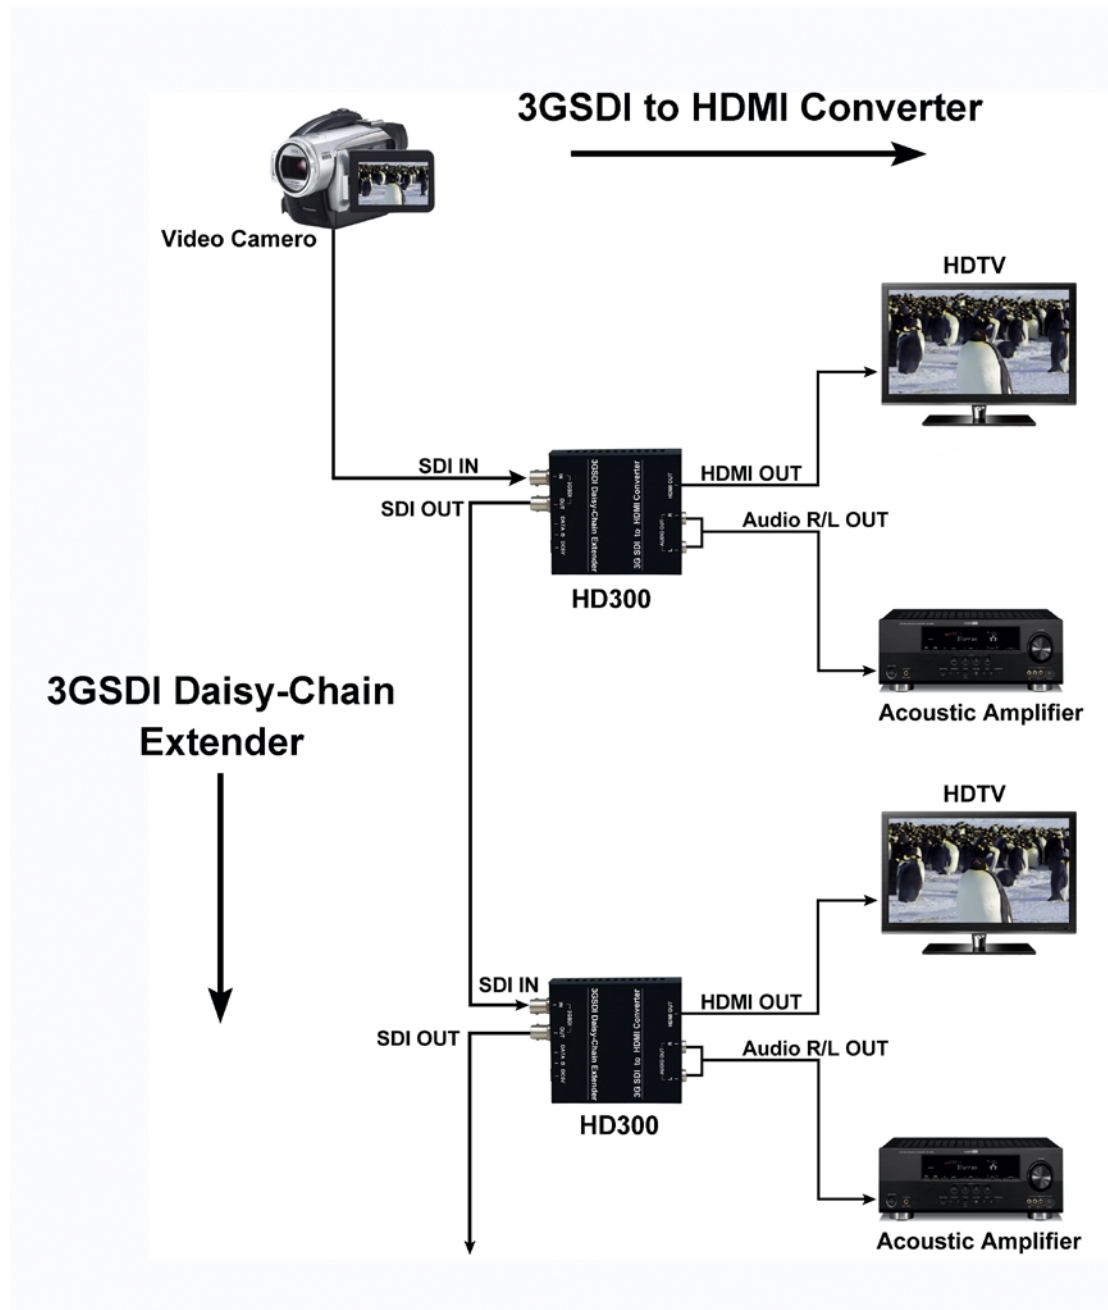

## HD300 3GSDI-to-HDMI Converter with SDI Repeater

The **GREAT Vision's HD300** not only is able to convert SD SDI, HD SDI or 3G SDI signal to HDMI signal, but also extend/split the SDI signal to multiple HDMI displays by daisy chain with a single coaxial cable. The distance per cascade is up to 100 meters on 1080p resolution, very suitable for setting up one-to-many digital signage with coaxial cables.

**HD300 3GSDI-to-HDMI Converter with SDI Repeater**

Specifications:

Frequency Bandwidth	225MHz/link
I/O Ports	Input: 1xBNC supporting SD/HD/3G-SDI Output: 1xBNC supporting SD/HD/3G-SDI 1xHDMI (19 Ping Type A Female) 2xRCA (Audio R/L)
SDI Resolution/Timing Support	SD-SDI: SMPTE 259M-C, 270 Mbit/s HD-SDI: SMPTE 292M, 1.485 & 1.485/1.001 Gbit/s 3G-SDI: SMPTE 424M/425M-AB, 2.970 & 2.970/1.001 Gbit/s
HDMI Resolution/Timing Support	480i, 576i, 720p@50/59.94/60 1080i@50/59.94/60 1080p@23.98/24/25/29.97/30/50/59.94/60
Daisy-chain Distance	Using BELDEN 1694A Cable: 3G-SDI up to 100 meters per cascade

## HD300 3GSDI-to-HDMI Converter with SDI Repeater

	HD-SDI up to 200 meters per cascade SD-SDI up to 300 meters per cascade
DC Jack (Power)	φ 2.0/DC5V, 1.5A
Size	8(w)x8.5(d)x2.4(h) cm
Enclosure/Weight	Metal Case/200g
Operating Temperature	0~70°C
Operating Humidity	10~85% RH (no condensation)
Storage Temperature	-10~80°C
Storage Humidity	5~95% RH (no condensation)